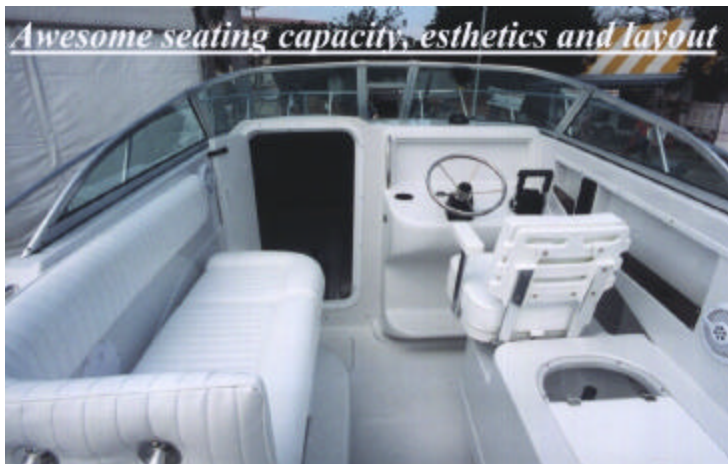

## Glacier Bay 2670 Cuddy with Custom Hardtop

### Standard Equipment

- Foam filled double bottom hull
- Self bailing cockpit
- Bilge pumps (5)
- Diamond groove non-skid
- Thru-bolted SS deck hardware
- SS Fuel fills
- Bow roller
- Queen cuddy bed
- Cuddy seat and reading light
- Interior shower
- Stern storage hatches (2)
- 12V Outlet
- Fresh water system (22 gal.)
- Marine head w/15 gal.holding tank
- Fuel filters (2)
- Fuel gauges (2)
- Salt water wash down
- Anchor locker
- Tilt helm
- Portside settee w/cooler
- Battery storage
- Side fish wells w/pumps (2), insulated
- Tackle box
- Hydraulic steering
- SS Steering wheel
- Hand rails (welded)
- Tinted curved windshield
- Switch panel w/breakers
- Navigation lights
- 12V Horn
- Twin 90 gallon fuel tanks
- Separate captain and mate seating
- Aft coaming pads
- Bow rails (welded)
- SS Lee rod holders (4)
- Anodized rod racks (2)
- Compass
- Dual battery switch
- Taylor deck hatches (2)
- 32 Gal. live well
- Bait well port lite
- Shrink wrap

### Optional Equipment

- Bow lifting eyes
- Swim ladder
- Fish box macerator
- Locking dash cover
- Stern seat assembly
- Bow pulpit w/roller
- 12V Windlass (pulpit required)
- AC Shore power
- Port side wiper
- Bait tank seat cushion
- Starboard galley w/helm seat
- Port side dinette w/DC refrigerator
- Bimini top w/SS bows/3 curtains
- Honda battery prep